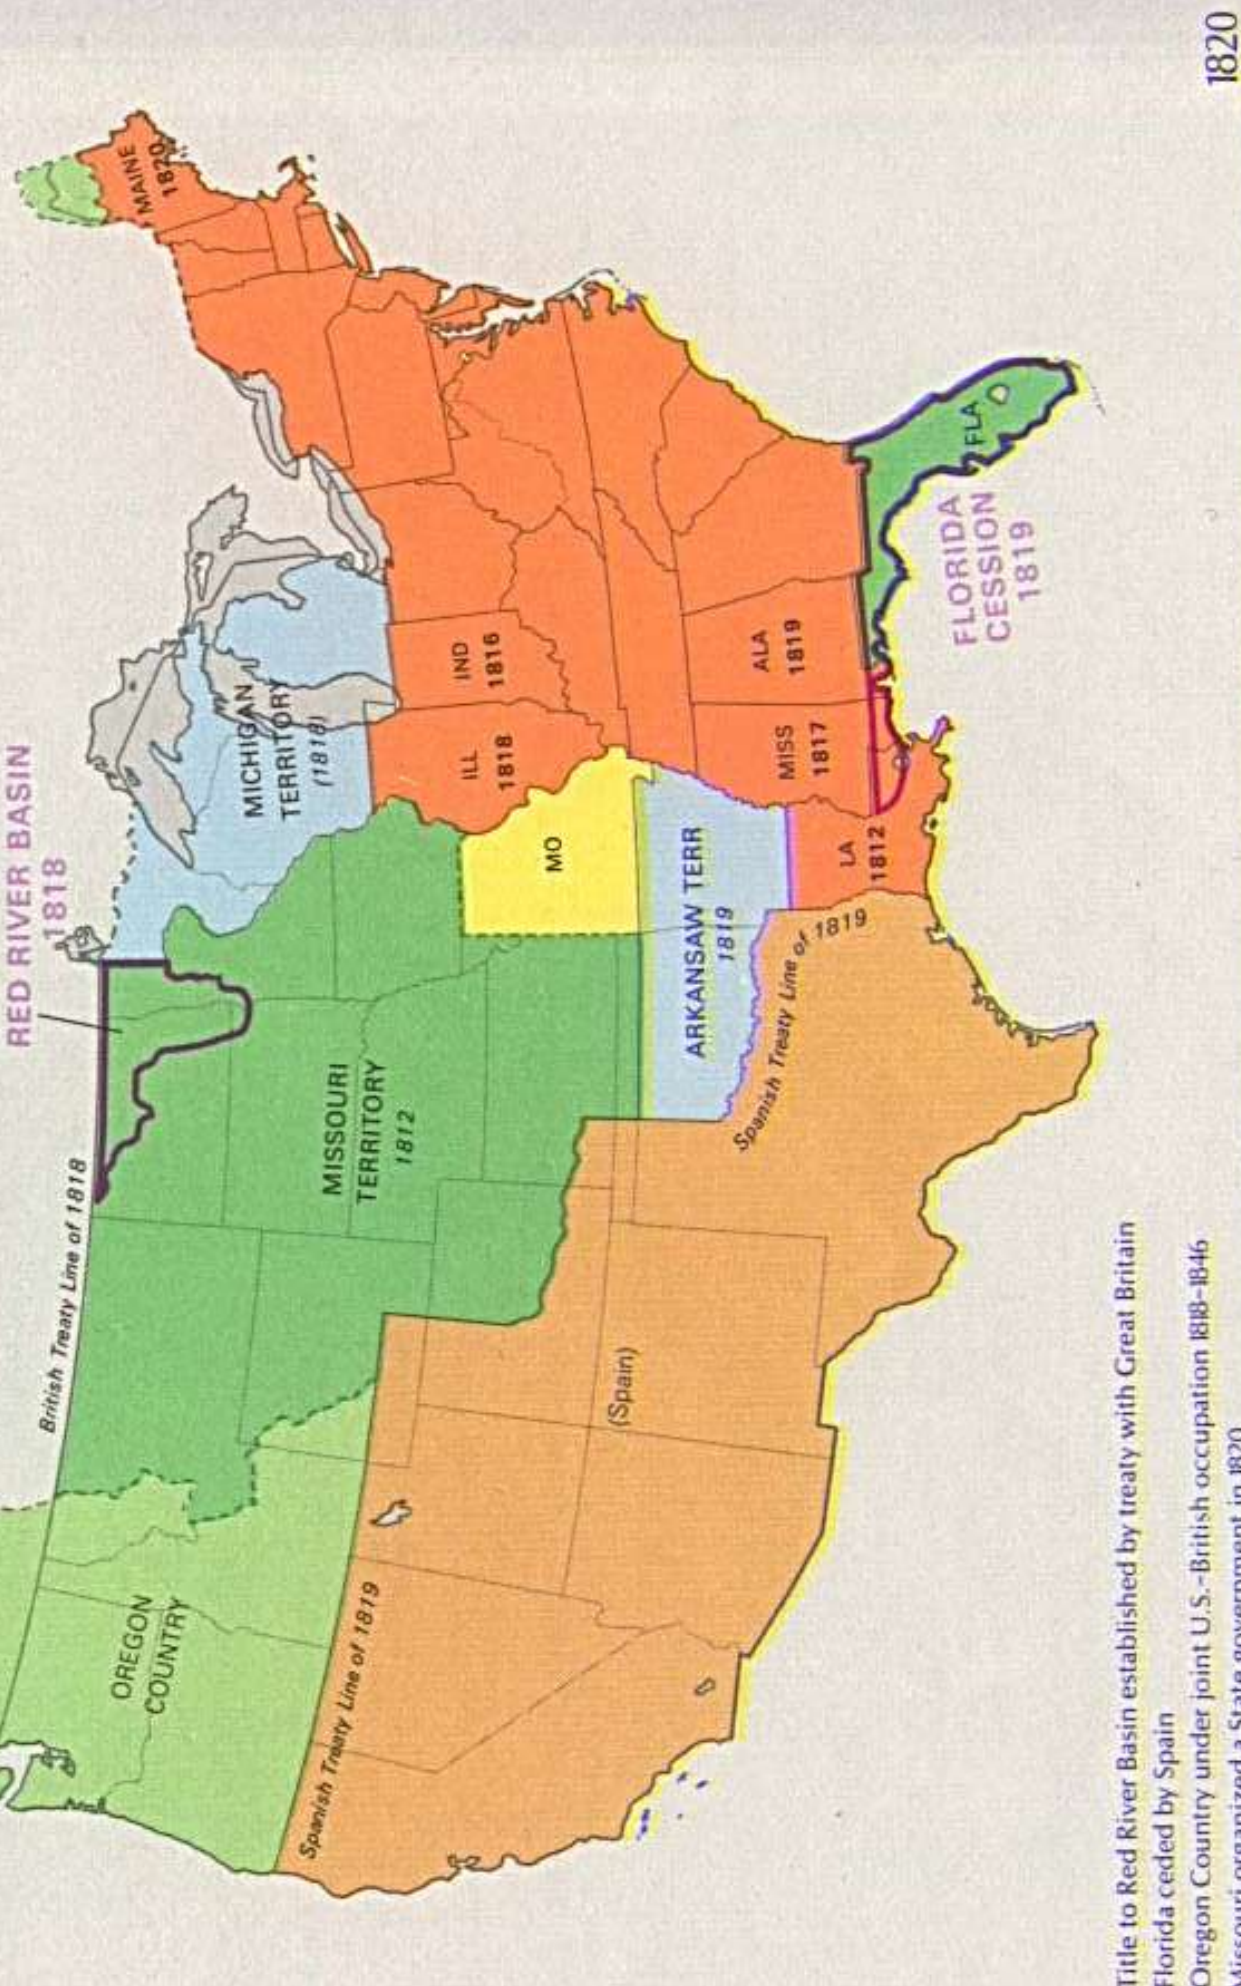

# Map B: 1820 United States Map

Title to Red River Basin established by treaty with Great Britain  
 Florida ceded by Spain  
 Oregon Country under joint U.S.-British occupation 1818-1846  
 Missouri organized a State government in 1820

**UNITED STATES: 1790-1920**

- States
- State claims
- Special status areas
- Territories
- Unorganized territories
- Claimed areas
- Foreign areas

**1803** Dates of territorial acquisitions  
**1805** Dates of initial territorial organization  
**(1809)** Dates of latest change within given time period  
**1812** Dates of admission to the Union

Map scale 1:34,000,000  
 Compiled by H. George Stoll, Hammond Incorporated, 1967;  
 rev. by U.S. Geological Survey, 1970

**TERRITORIAL GROWTH**

**COLONIAL PERIOD: 1775**

- Original Thirteen Colonies
- Other British territories